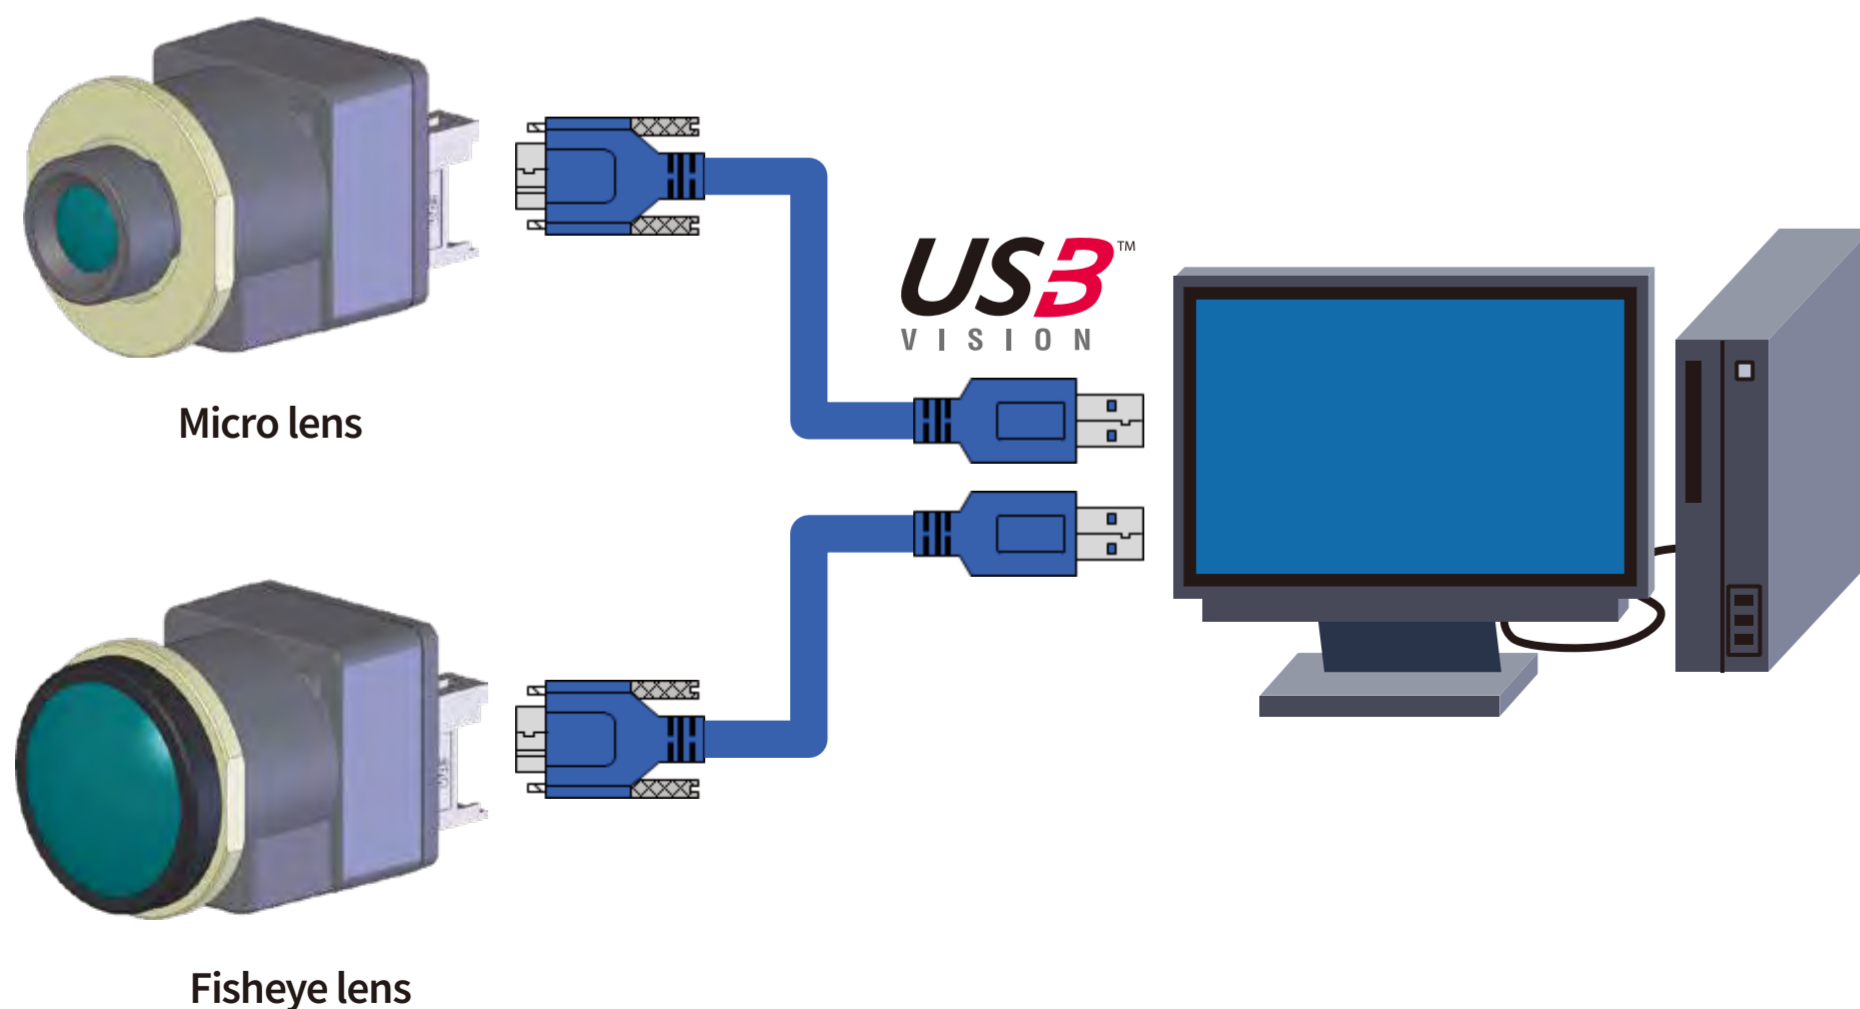

### SCAR

Design registered (Registration number: 1642948)

S-mount lens can be adapted to C-mount camera

## Major Applications

- 1: Using small size S-mount lens
- 2: Special effect with super wide angle or fisheye lens
- 3: All round view system with 360 degree lens

\* Usable combination requires a certain condition