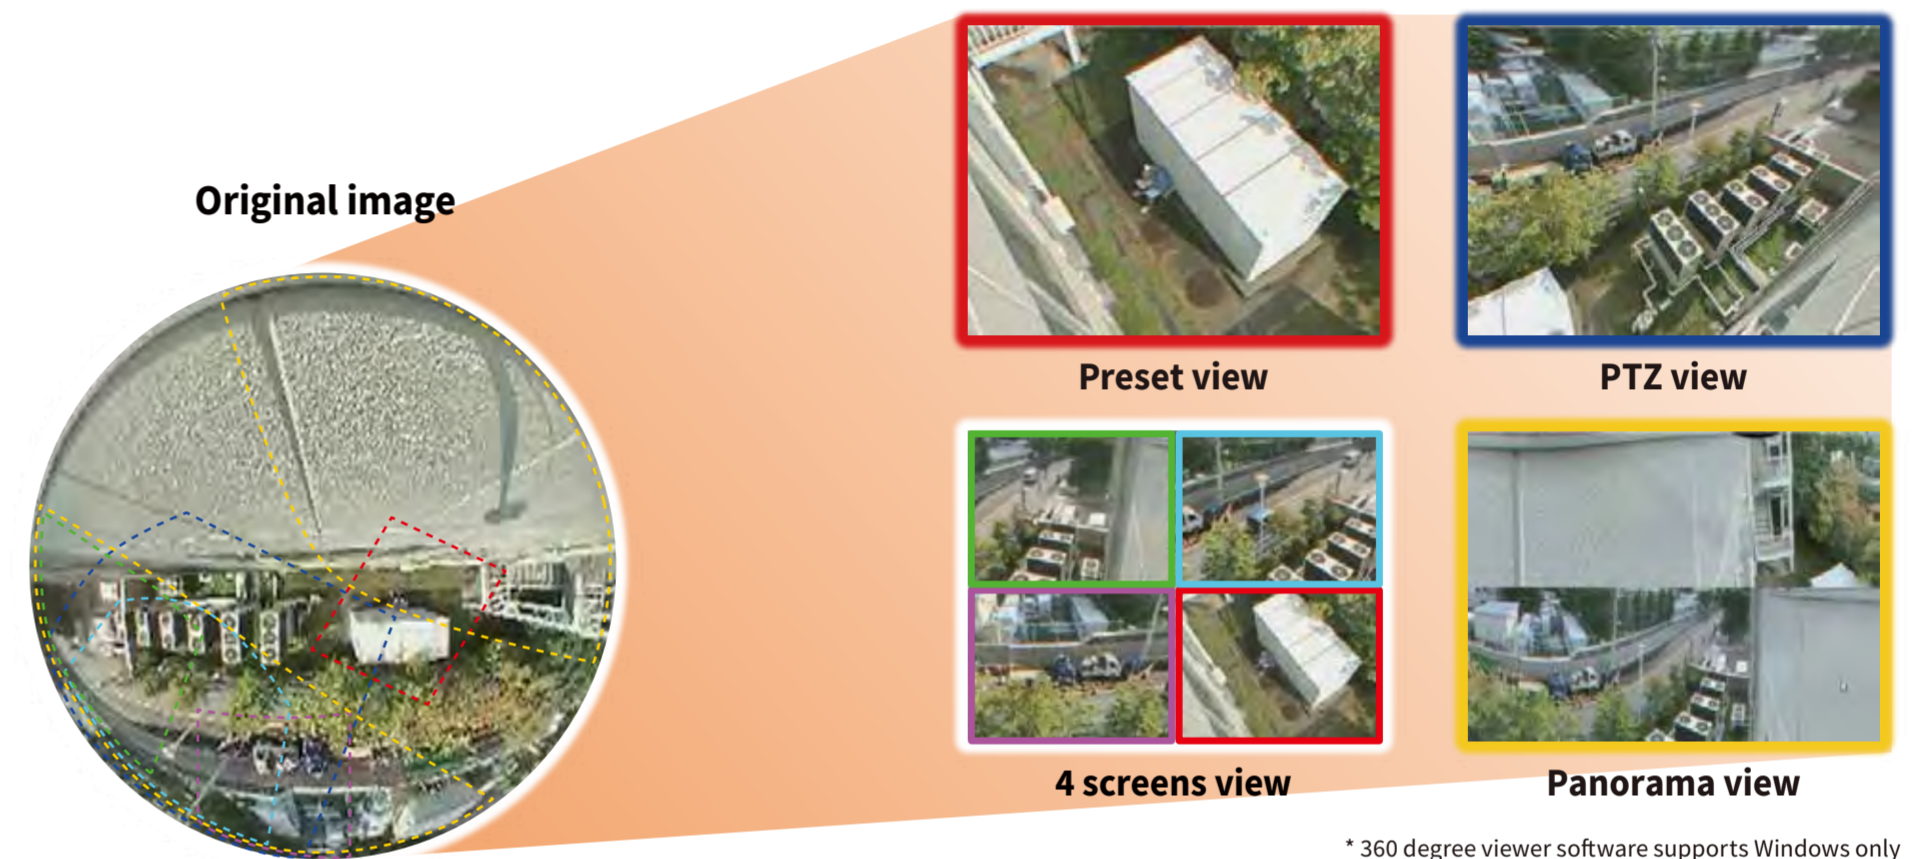

Application of TeliCamSDK and 360 degree Viewer